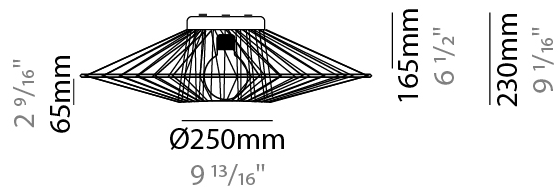

#### PHYSICAL

Shape: Abstract  
 Diameter (mm): 800  
 Diameter (in): 31 1/2  
 Height (mm): 230  
 Height (in): 9 1/16  
 Light Distribution: Omnidirectional  
 Weight (kg): 5.1  
 Weight (lbs): 11.24  
 Diffuser: PMMA - Opal  
 Fixture Finish: BEI / BLK / BLU / COG / DGN / GRY / MRN / MOC / MUS / OLV / SIL / STN / TER / WHI  
 Holder Finish: Matte Black  
 Fixture Material: Fabric Cord / Metal  
 Cable Details: 2000mm Cable  
 Upon Request: Other fabric cord colors available upon request (see downloadable finish chart)

#### RATINGS AND CERTIFICATIONS

Certified By: Certified for North American Standards  
 IP rating: IP20

Ø800mm  
31 1/2"

5 7/8"

Ø150mm

D112043-

PROJECT

TYPE

#### PHYSICAL

Shape: Abstract  
 Diameter (mm): 800  
 Diameter (in): 31 1/2  
 Height (mm): 440  
 Height (in): 17 1/3  
 Light Distribution: Omnidirectional  
 Weight (kg): 5.1  
 Weight (lbs): 11.24  
 Diffuser: PMMA - Opal  
 Fixture Finish: BEI / BLK / BLU / COG / DGN / GRY / MRN / MOC / MUS / OLV / SIL / STN / TER / WHI  
 Holder Finish: Matte Black  
 Fixture Material: Fabric Cord / Metal  
 Cable Details: 2000mm Cable