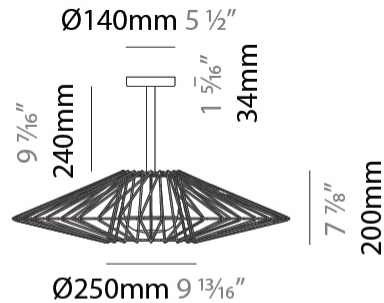

PROJECT	_____
TYPE	_____
SPECIFIER	_____
QUANTITY	_____
DATE	_____

BIMBA SURFACE

E112050-

base number   Finish
Options

1. To build a product code in our configurator select the specify button on the base model # product page
2. To build a manual product code on this datasheet choose from the options listed below in blue font and add the suffix to the base model #

GENERAL

Series: Bimba
Brand: Ole
Division: Exterior
Mounting Type: Surface
Mounting Location: Ceiling
Subcategory: Ambient

PHYSICAL

Shape: Abstract
Diameter (mm): 800
Diameter (in): 31 1/2
Height (mm): 440
Height (in): 17 1/3
Light Distribution: Omnidirectional
Weight (kg): 5.1
Weight (lbs): 11.24
Diffuser: PMMA - Opal
Fixture Finish: BEI / BLK / BLU / COG / DGN / GRY / MRN / MOC / MUS / OLV / SIL / STN / TER / WHI
Holder Finish: Matte Black
Fixture Material: Fabric Cord / Metal
Cable Details: 2000mm Cable

ELECTRICAL

Number of Lamps: 1
Lamp Type: LED Retrofit
Lamp Shape: A19
Bulb Included: Bulb Not Included
Max. Wattage Per Lamp (W): 15
Lamp Base: E26
Input Voltage (V): 120
Upon Request: 277Vac / GU24

LED

OPTICAL

RATINGS AND CERTIFICATIONS

Certified By: Certified for North American Standards
IP rating: IP66